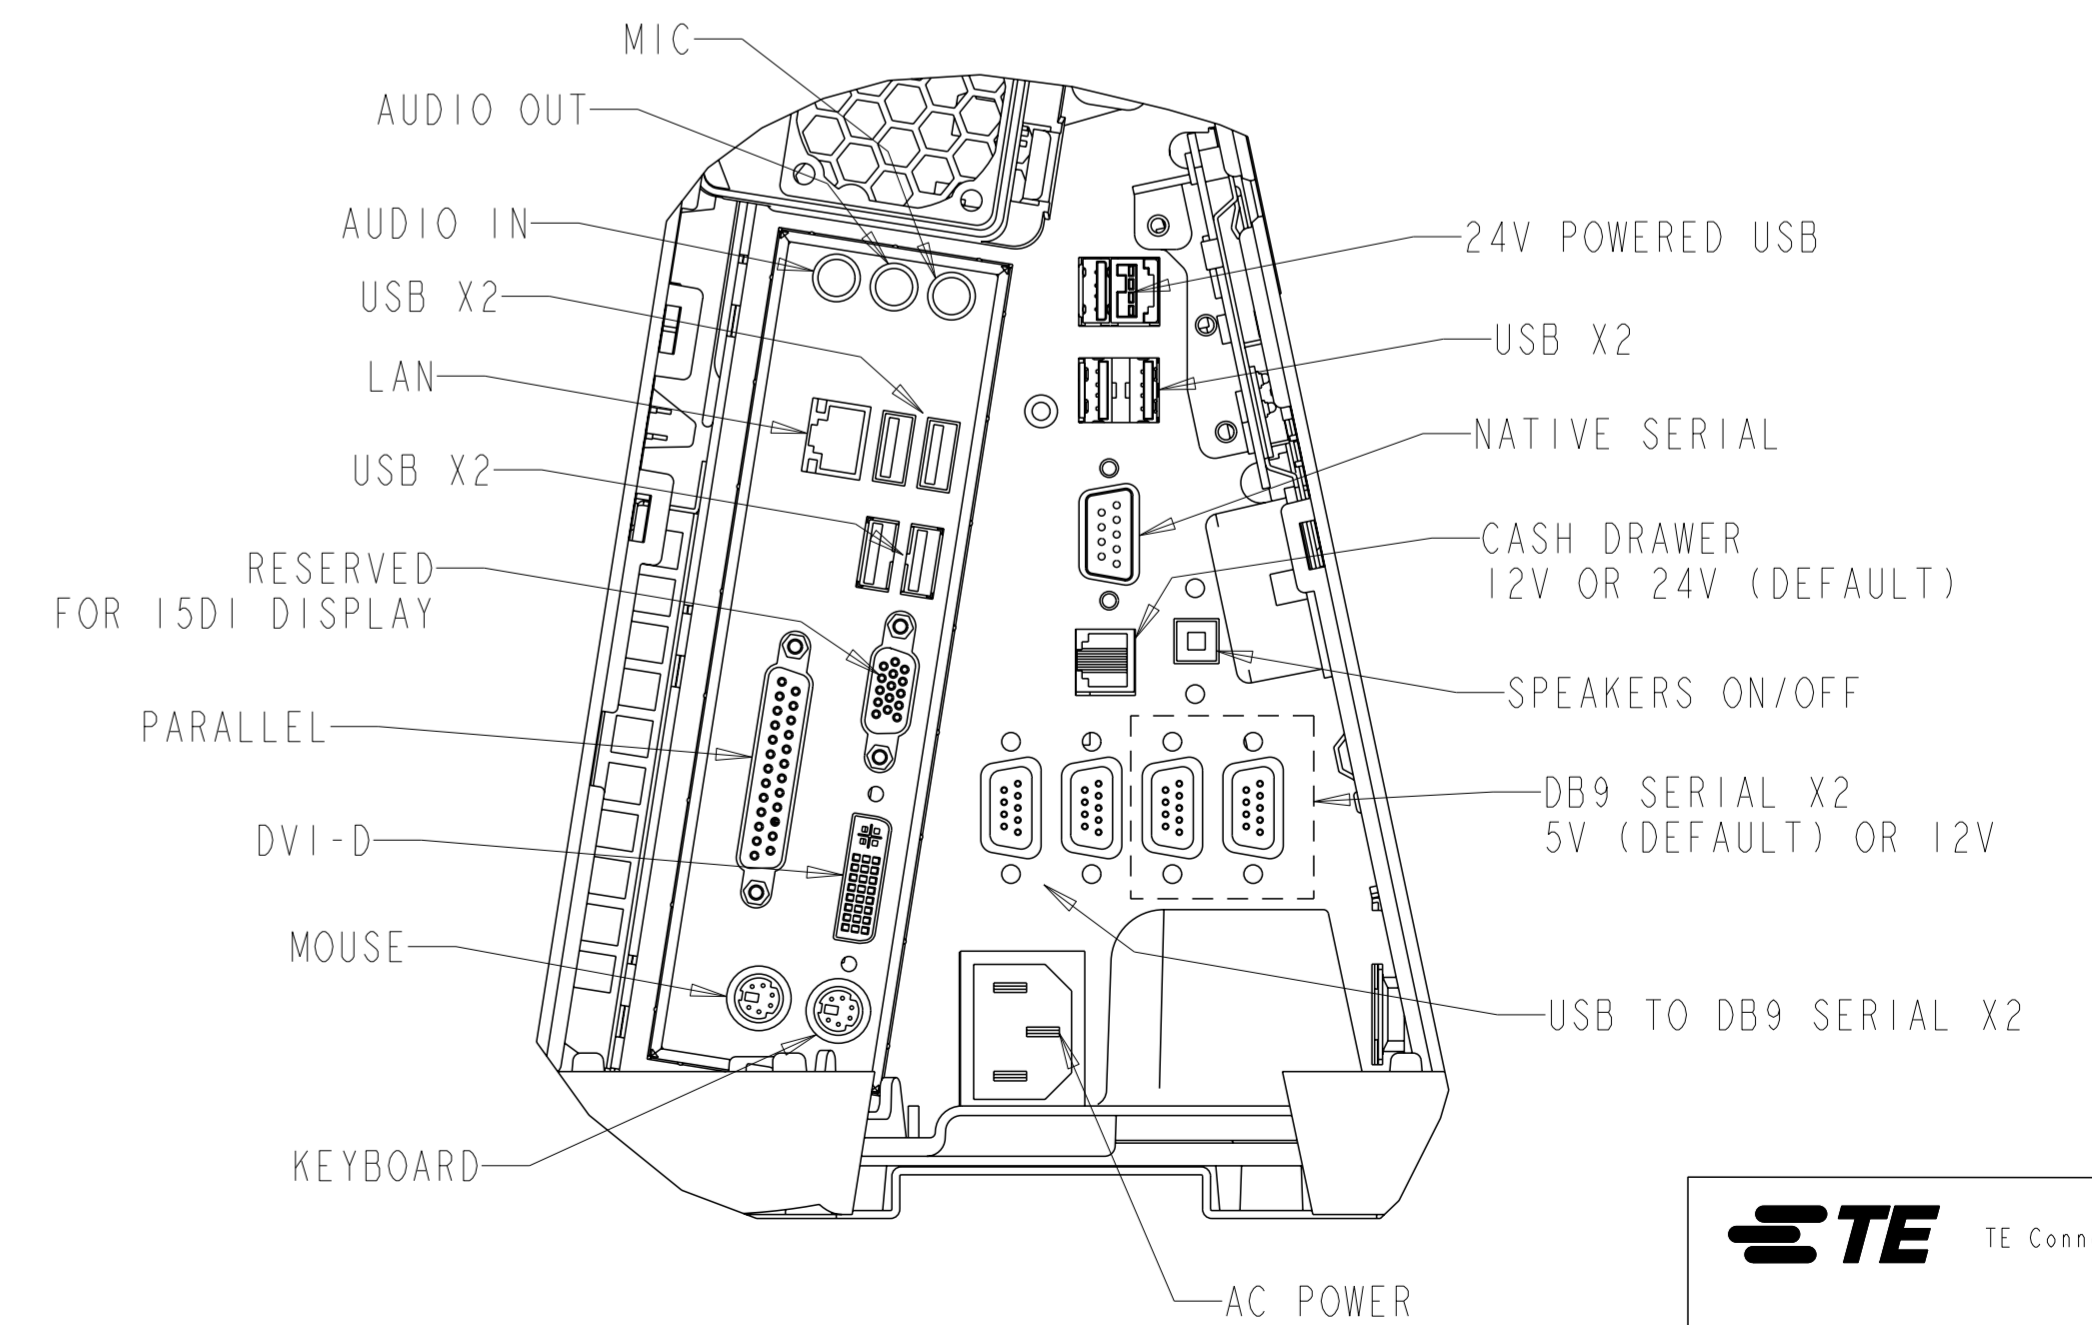

ESY15DI; SEE PGS. 4, 5 FOR 17"

TITLE: ESY15DI AND ESY17DI

ESY17DI; SEE PGS. 1,2 FOR 15"

CONNECTOR PANEL

DIMENSIONS ARE IN MILLIMETERS

SHEET 3 OF 4

MS601294

DATE: 2/28/12

REV: A