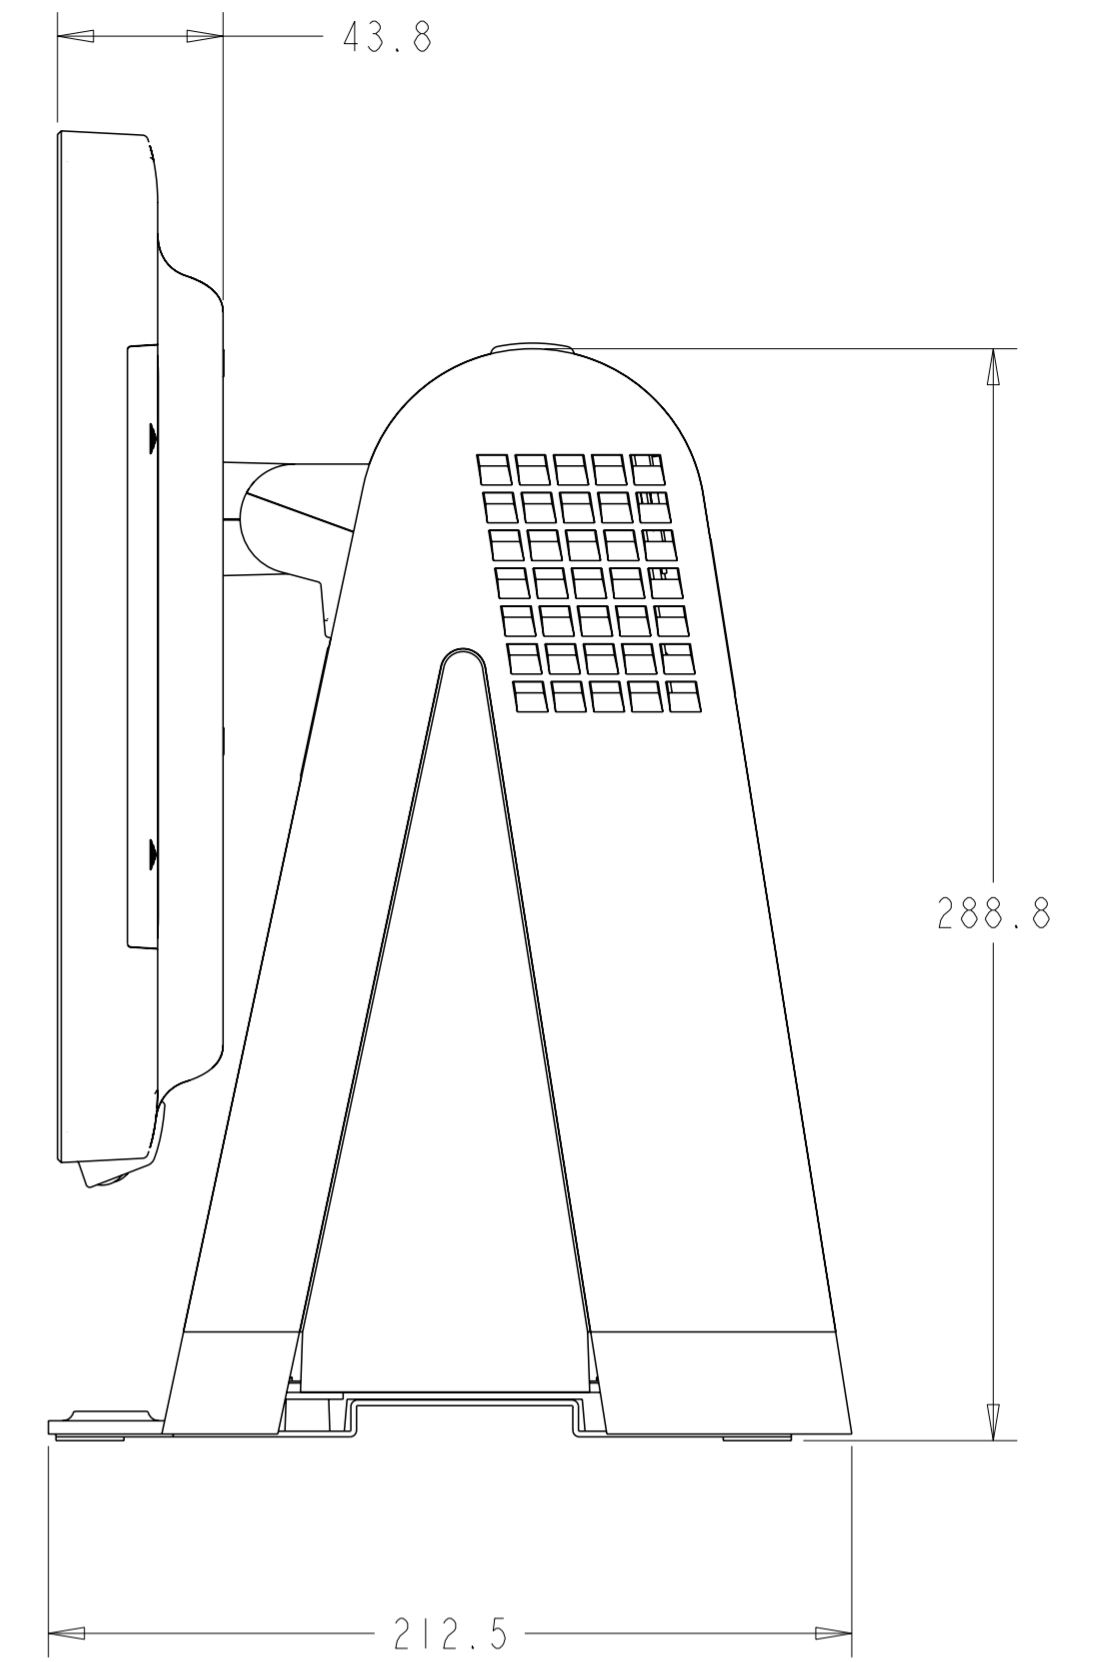

ESY15DI; SEE PGS. 4, 5 FOR 17"

TITLE: ESY15DI AND ESY17DI

ESY17DI; SEE PGS. 1,2 FOR 15"

CONNECTOR PANEL

DIMENSIONS ARE IN MILLIMETERS

SHEET 3 OF 4

MS601294

DATE: 2/28/12